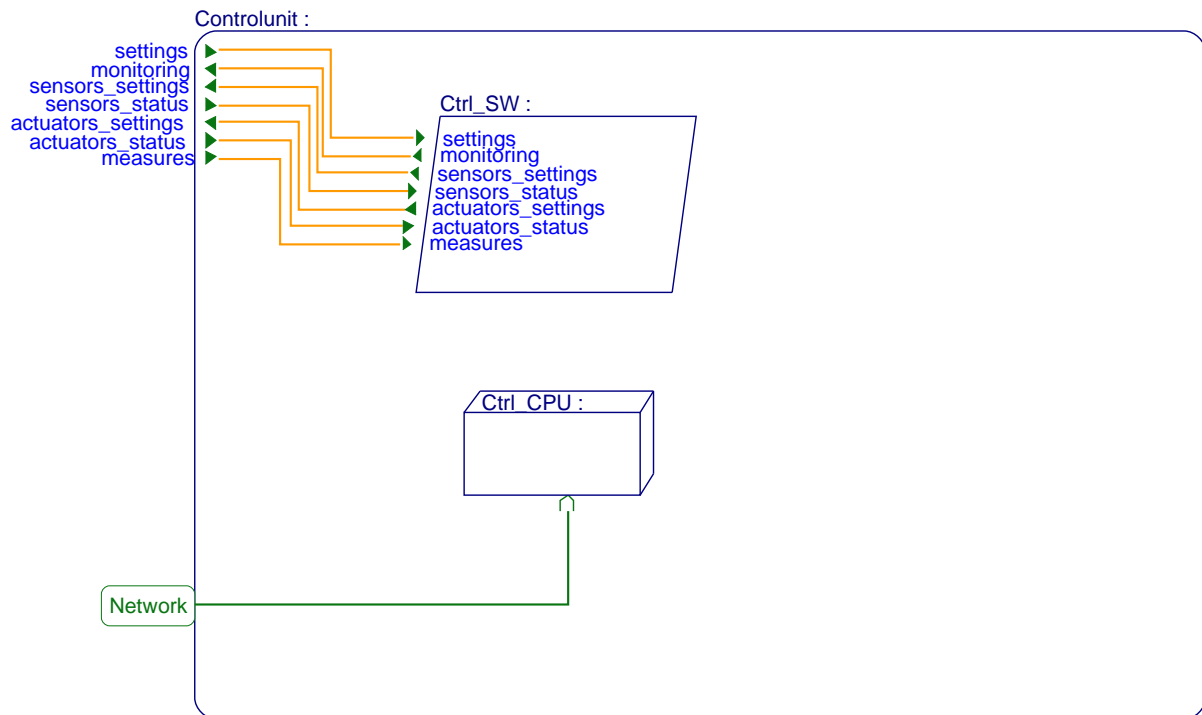

1. Design Tree

2. SYSTEM End_To_End_Flows IS

2.1. AADL Diagram

End_To_End_Flows :

3. SYSTEM Sensors IS

3.1. AADL Diagram

4. PROCESS Acq_SW IS

4.1. AADL Diagram

5. SYSTEM Controlunit IS

5.1. AADL Diagram

6. PROCESS Ctrl_SW IS

6.1. AADL Diagram

7. SYSTEM Actuators IS

7.1. AADL Diagram

8. PROCESS Act_SW IS

8.1. AADL Diagram

9. SYSTEM Dashboard IS

9.1. AADL Diagram

10. PROCESS Dsbd_SW IS

10.1. AADL Diagram