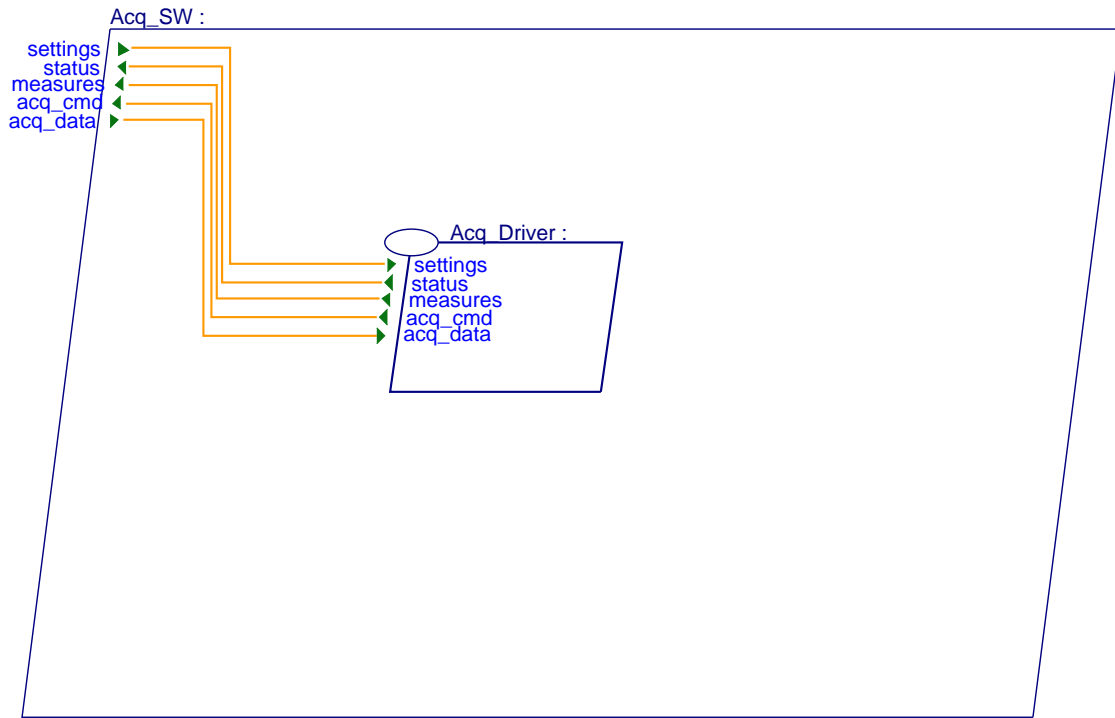

1. Design Tree

2. SYSTEM End_To_End_Flows IS

2.1. AADL Diagram

End_To_End_Flows :

3. SYSTEM Sensors IS

3.1. AADL Diagram

4. PROCESS Acq_SW IS

4.1. AADL Diagram

5. SYSTEM Controlunit IS

5.1. AADL Diagram

6. PROCESS Ctrl_SW IS

6.1. AADL Diagram

7. SYSTEM Actuators IS

7.1. AADL Diagram

8. PROCESS Act_SW IS

8.1. AADL Diagram

9. SYSTEM Dashboard IS

9.1. AADL Diagram

10. PROCESS Dsbd_SW IS

10.1. AADL Diagram