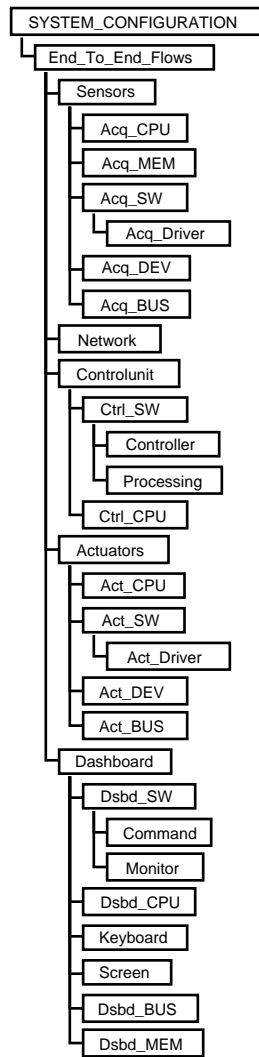

1. Design Tree

2. SYSTEM End_To_End_Flows IS

2.1. AADL Diagram

End_To_End_Flows :

3. SYSTEM Sensors IS

3.1. AADL Diagram

4. PROCESS Acq_SW IS

4.1. AADL Diagram

5. SYSTEM Controlunit IS

5.1. AADL Diagram

6. PROCESS Ctrl_SW IS

6.1. AADL Diagram

7. SYSTEM Actuators IS

7.1. AADL Diagram

8. PROCESS Act_SW IS

8.1. AADL Diagram

9. SYSTEM Dashboard IS

9.1. AADL Diagram

10. PROCESS Dsbd_SW IS

10.1. AADL Diagram